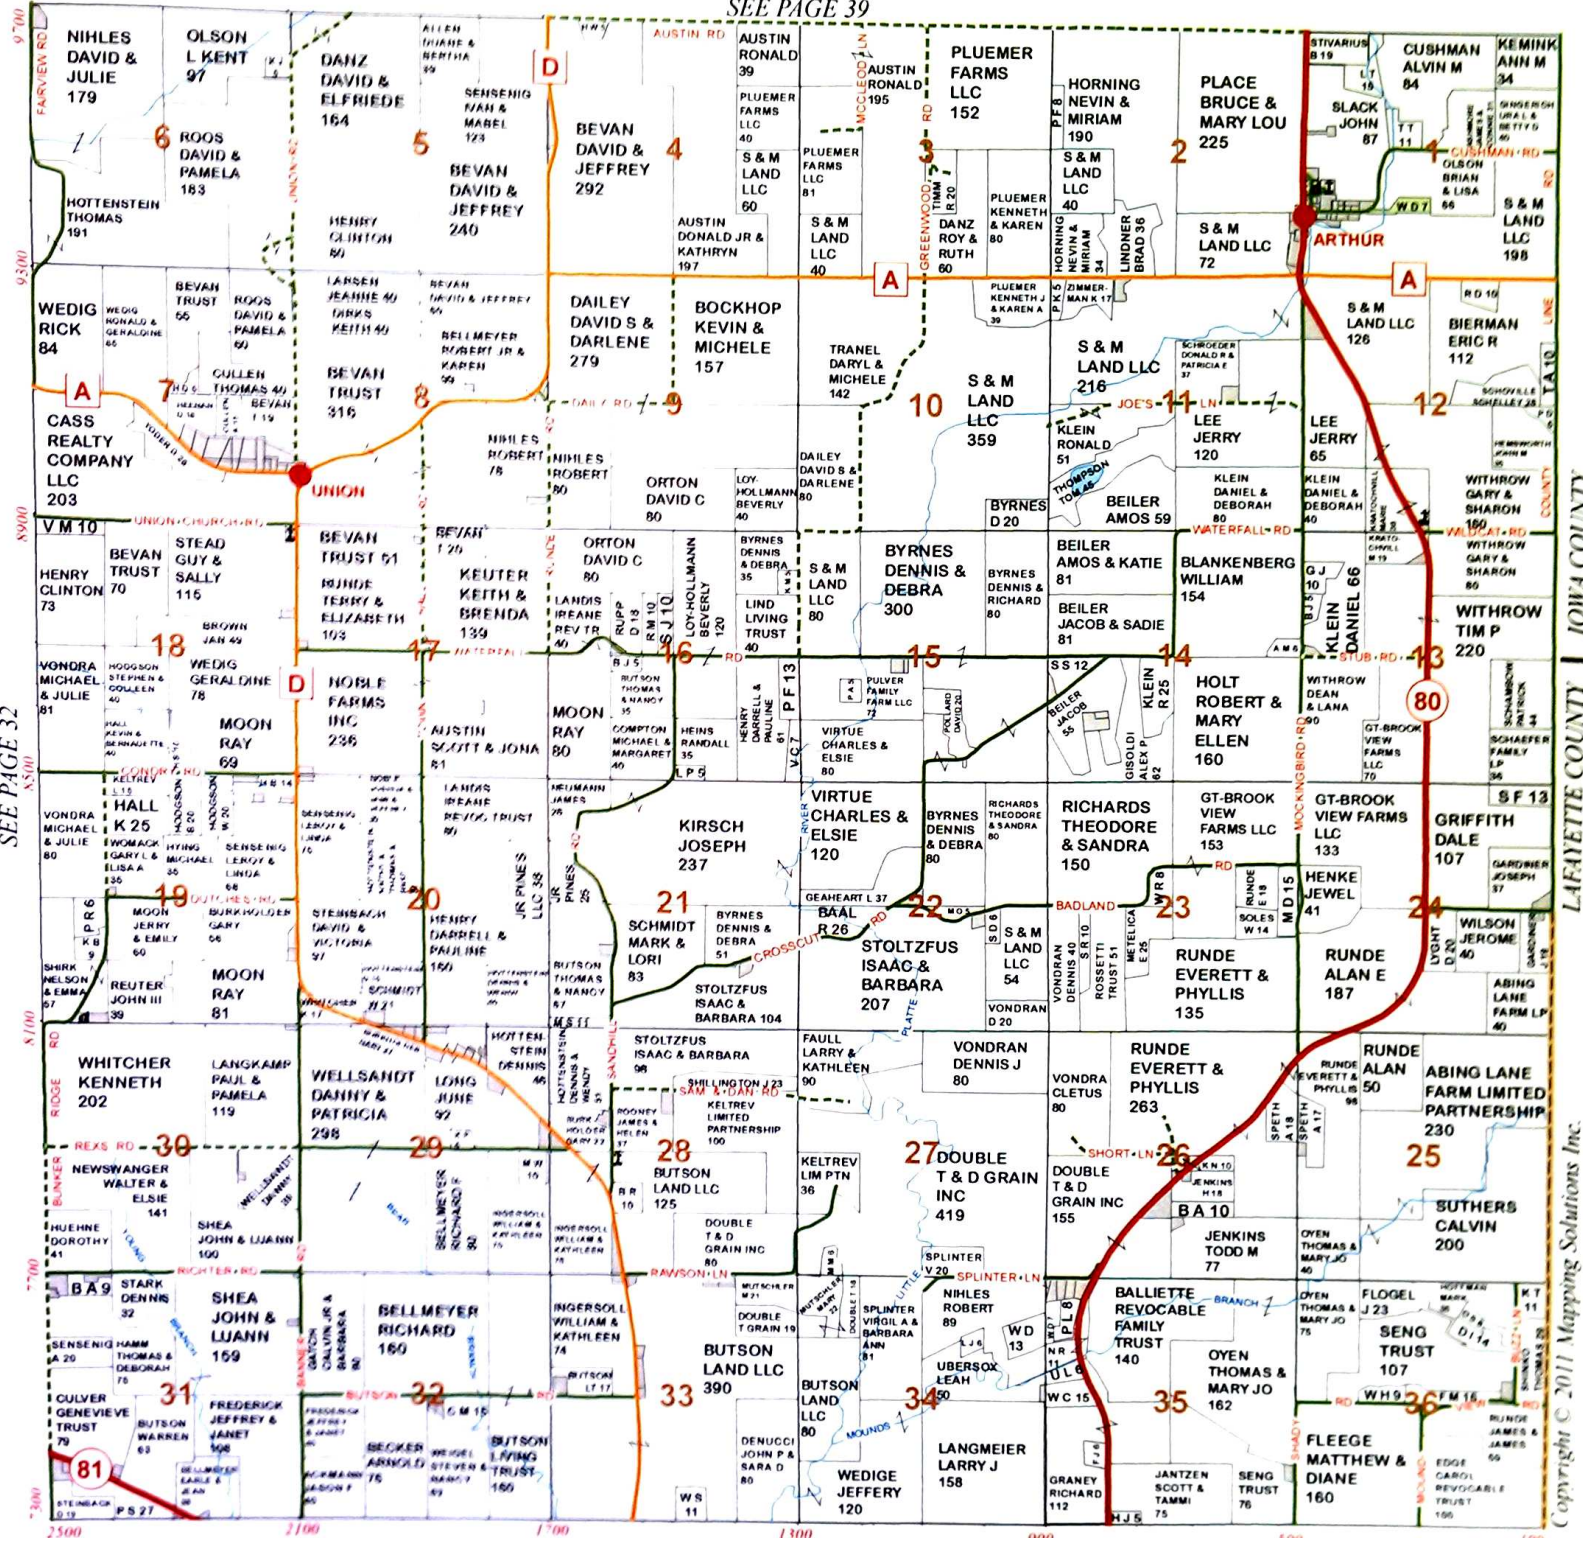

Lima

T4N • R1W

SEE PAGE 39

SEE PAGE 32

LAFAYETTE COUNTY | IOWA COUNTY
Copyright © 2011 Mapping Solutions Inc.